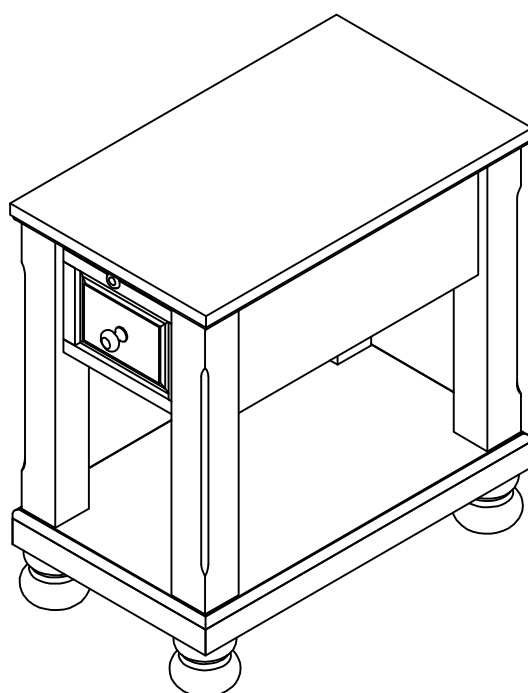

ASSEMBLE INSTRUCTION

ITEM NO : 7948SP CHAIRSIDE TABLE

**** Thank you for purchasing quality product. Be sure to check all packing material carefully for small parts that may have come loose inside the carton during shipment.**

Note: place all wooden parts on a clean and smooth surface such as a rug or carpet to avoid scratching the product. Kindly follow the assembly instructions by step.

Do not tighten all screws and bolts until the chair is fully assemble.

WOODEN PART			
No	Parts name	Symbol	Qty
A	Table top		1Pcs
B	Leg		4Pcs
C	Shelf		1Pc
D	Foot		4Pcs

HARDWARE LIST			
No	Parts name	Symbol	Qty
1	Bolt 1/4"x50mm		8Pcs
2	Flat washer 1/4"x16		8Pcs
3	Sping washer 1/4"x10.5		8Pcs
4	Allen key		1Pc